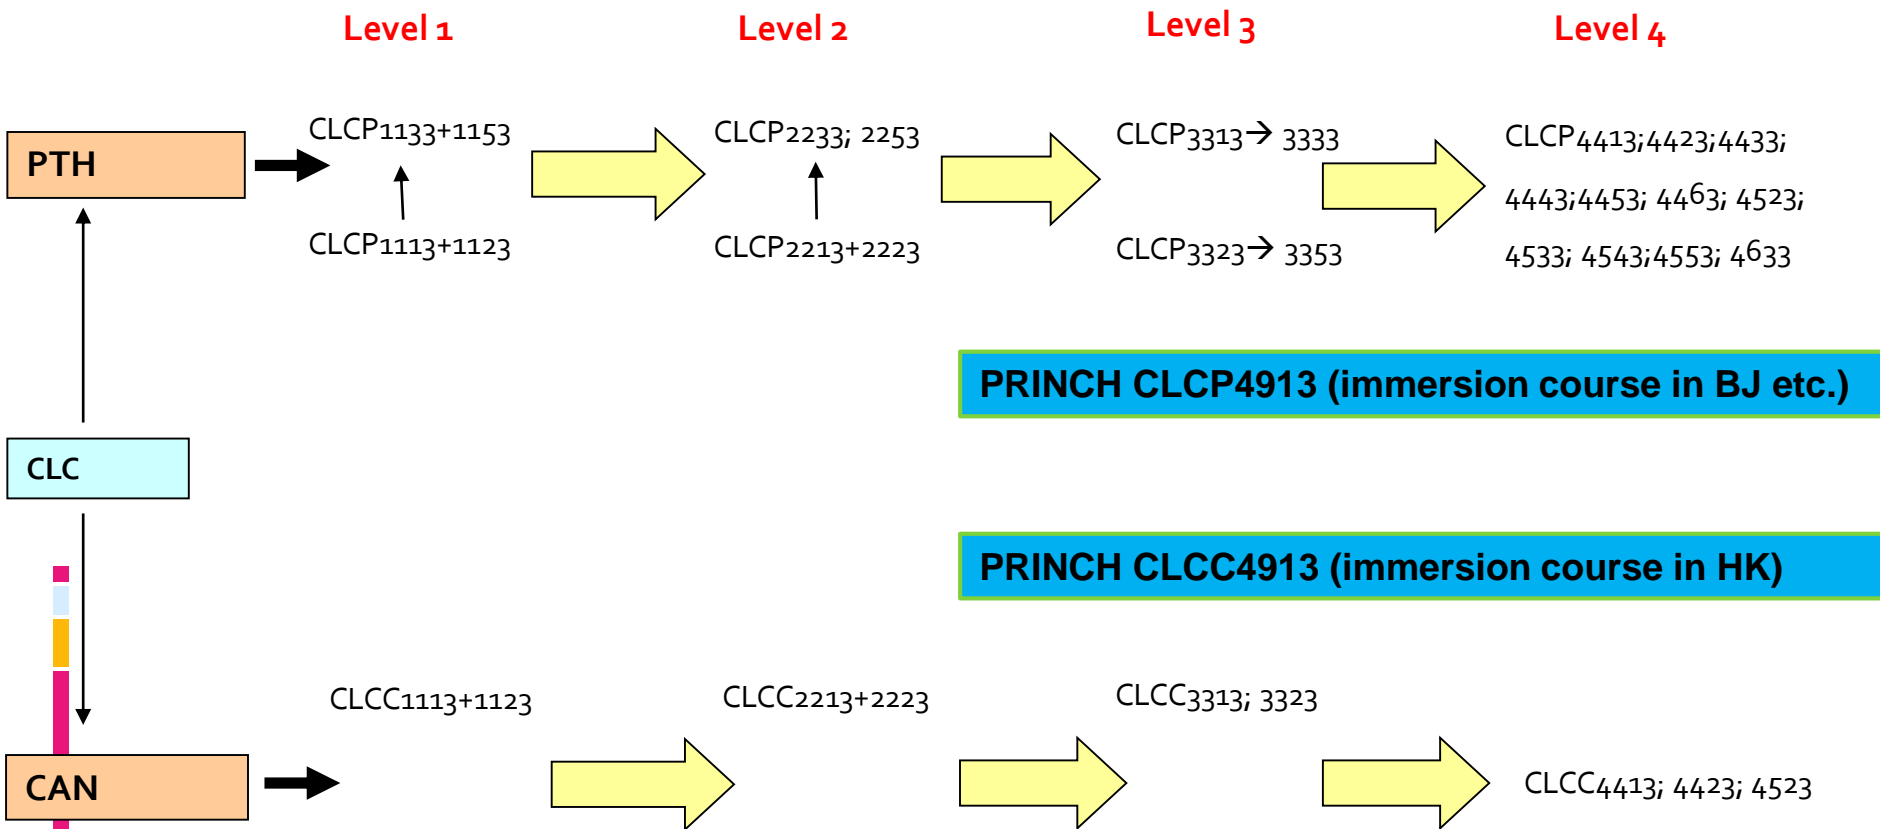

YALE-CHINA CHINESE LANGUAGE CENTRE (CLC)

Cantonese & Putonghua as a foreign/second language